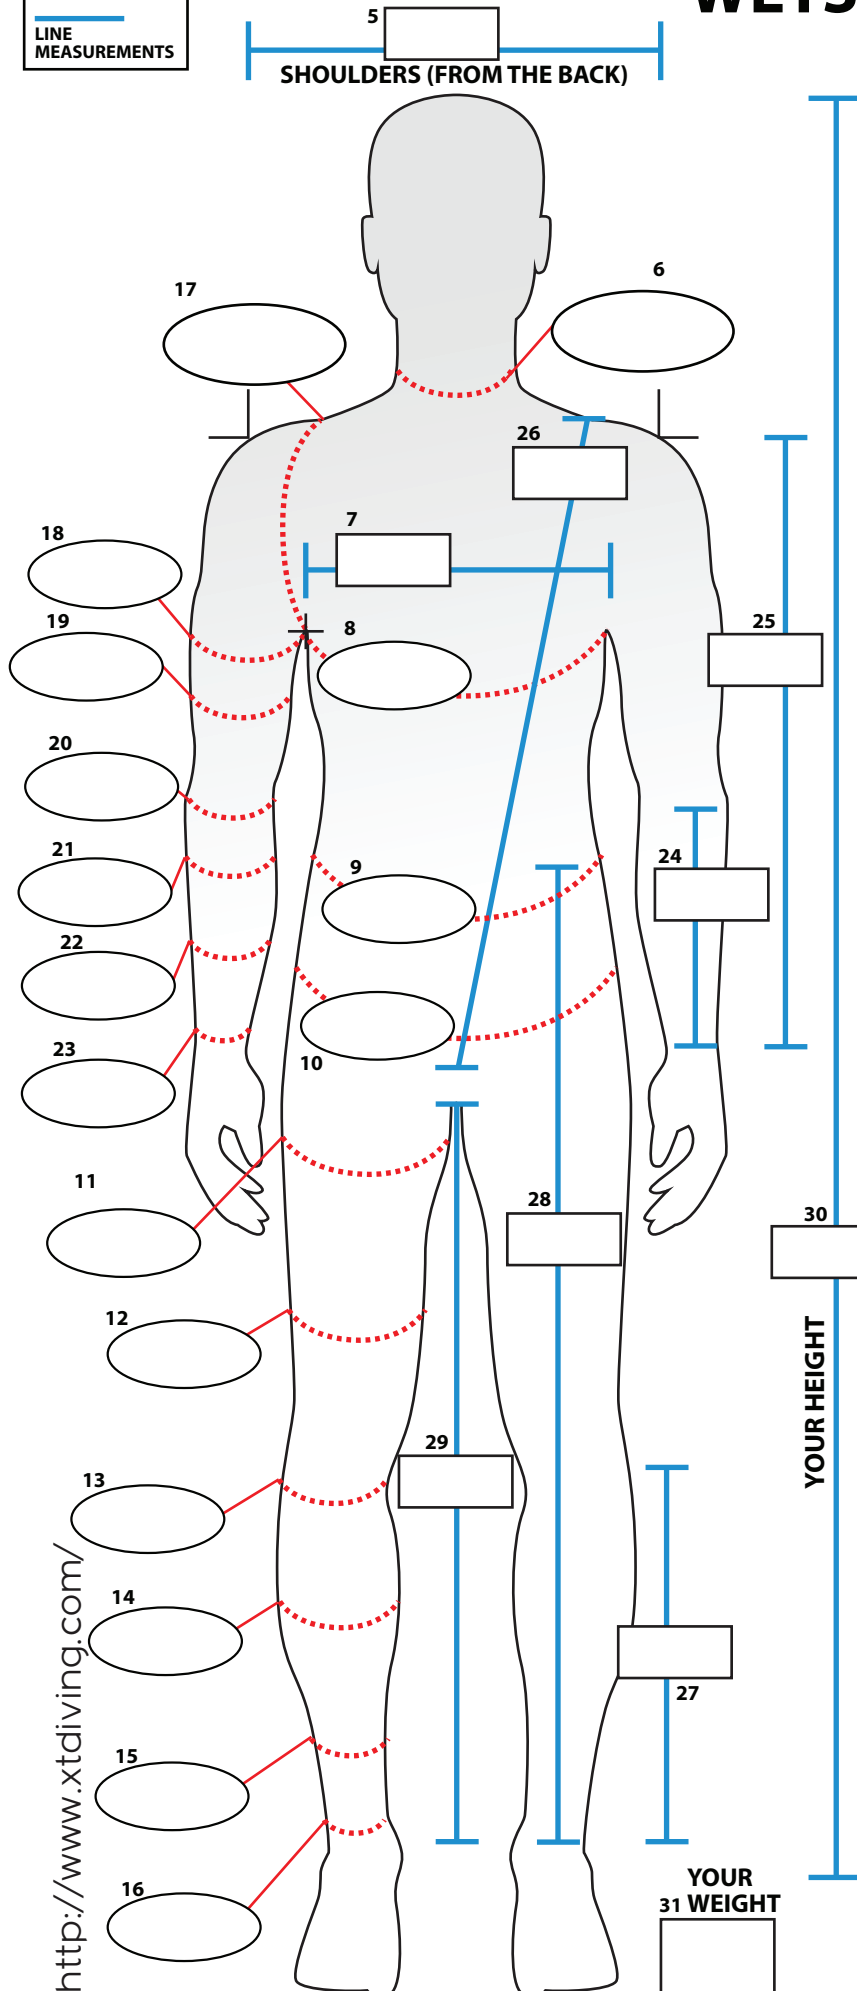

WETSUIT MEASUREMENTS

All measurements are in centimeters

CUSTOMER'S DETAILS:

Name:
 Address:
 City: Tel:

WETSUIT'S DETAILS:

Jacket: neopren: mm:

Trousers: neopren: mm:

Shoulders..... normal up down

Chin..... normal up down

Fishing type..... ambush search both

WETSUIT'S EXTRAS:

- Chest pad (always inside).....
- Chest pad outside..... 15€
- Tailored order..... 40€
- Camouflage paint Normal Seperate..... 30€
- Camouflage paint Normal Full..... 30€
- Camouflage paint Santo Normal..... 40€
- Camouflage paint Santo Full..... 45€
- Kneepad protection set..... 20€
- Elbowpad protection set..... 20€
- Urination neopren system..... 30€
- Pee-valve system..... 0€
- Weight back pocket 2-3 kg..... 30€
- Extra logos..... 15€/pic.

REMARKS:

Main price	€
Discount	€
FINAL PRICE	€
Advance	€
REST	€

STANDART WETSUIT SIZES			
Weight	Height	No	Jacket
έως 68kg	165 - 170cm	1	64cm
69 - 78kg	168 - 175cm	2	65,5cm
79 - 88kg	170 - 180cm	3	68cm
89 - 98kg	175 - 185cm	4	70cm
+ 100kg	180 - 195cm	5	72cm

.....
 ROUND MEASUREMENTS
———
 LINE MEASUREMENTS

WETSUIT MEASUREMENTS

FOR WOMEN All measurements are in centimeters

CUSTOMER'S DETAILS:

Name:

Address:

City: Tel:

WETSUIT'S DETAILS: