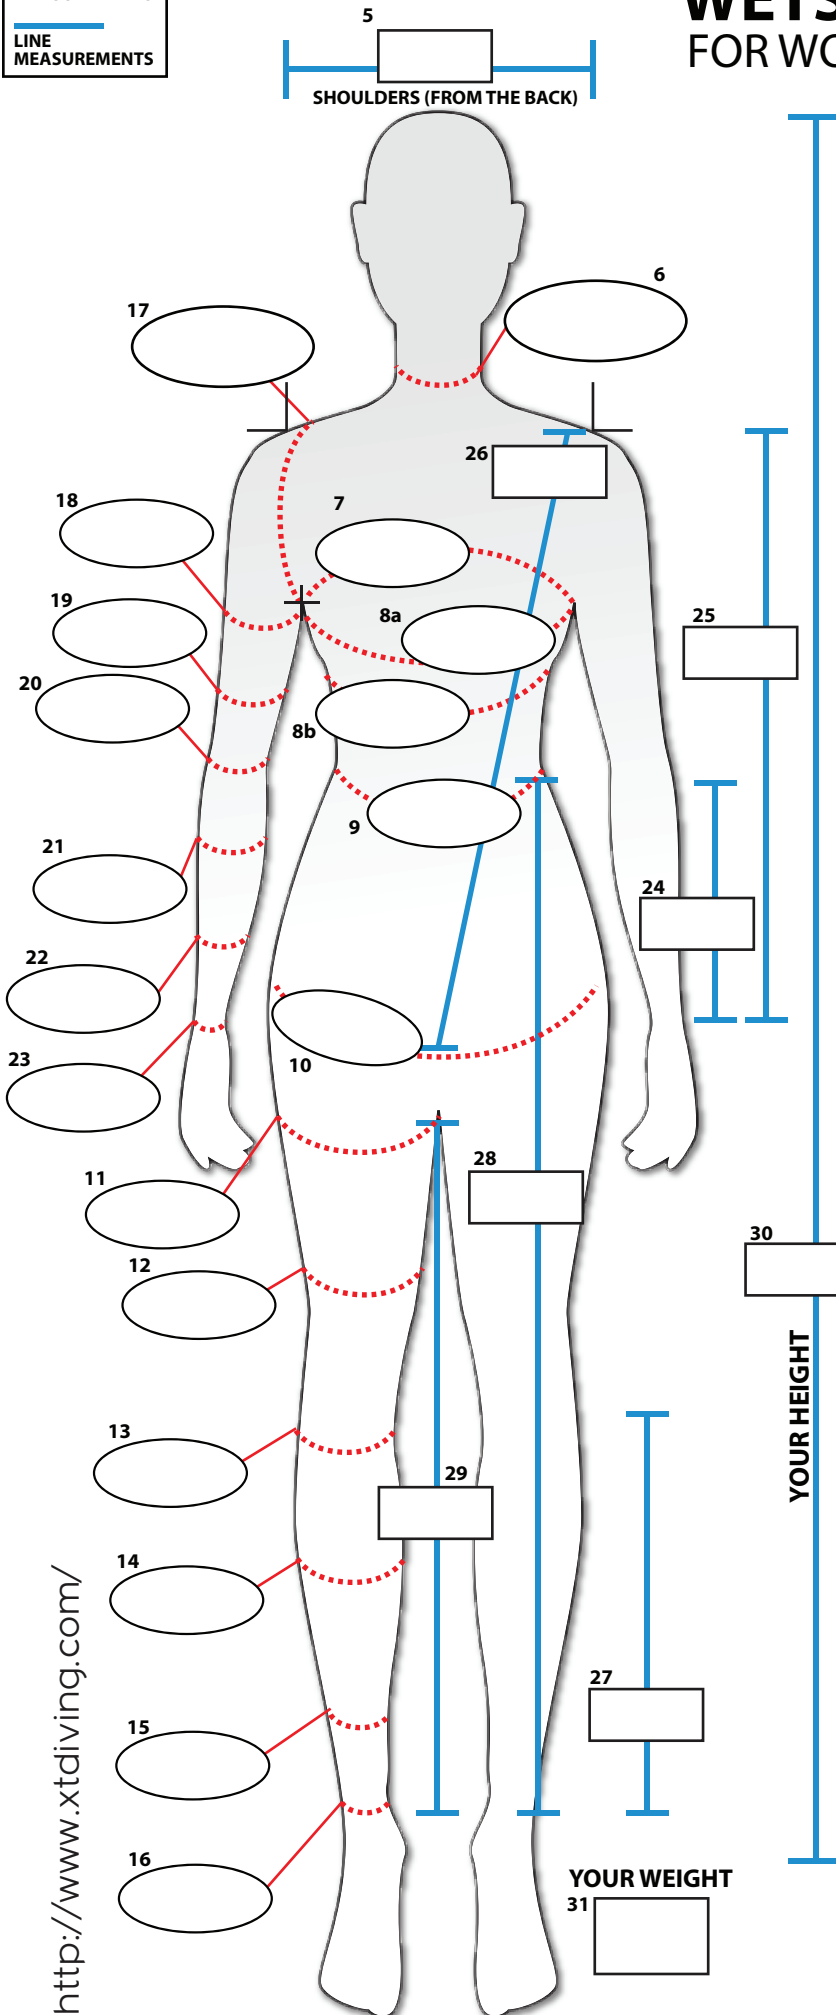

WETSUIT MEASUREMENTS

All measurements are in centimeters

CUSTOMER'S DETAILS:

Name:
 Address:
 City: Tel:

WETSUIT'S DETAILS:

Jacket: neopren: mm:

Trousers: neopren: mm:

Shoulders..... normal up down

REMARKS:

Main price	€
Discount	€
FINAL PRICE	€
Advance	€
REST	€

STANDART WETSUIT SIZES			
Weight	Height	No	Jacket
έως 68kg	165 - 170cm	1	64cm
69 - 78kg	168 - 175cm	2	65,5cm
79 - 88kg	170 - 180cm	3	68cm
89 - 98kg	175 - 185cm	4	70cm
+ 100kg	180 - 195cm	5	72cm

.....
 ROUND MEASUREMENTS
———
 LINE MEASUREMENTS

WETSUIT MEASUREMENTS

FOR WOMEN All measurements are in centimeters

CUSTOMER'S DETAILS:

Name:

Address:

City: Tel:

WETSUIT'S DETAILS:

REMARKS:

.....

.....

.....

Main price	€
Discount	€
FINAL PRICE	€
Advance	€
REST	€

STANDART WETSUIT SIZES			
Weight	Height	No	Jacket
έως 68kg	165 - 170cm	1	64cm
69 - 78kg	168 - 175cm	2	65,5cm
79 - 88kg	170 - 180cm	3	68cm
89 - 98kg	175 - 185cm	4	70cm
+ 100kg	180 - 195cm	5	72cm