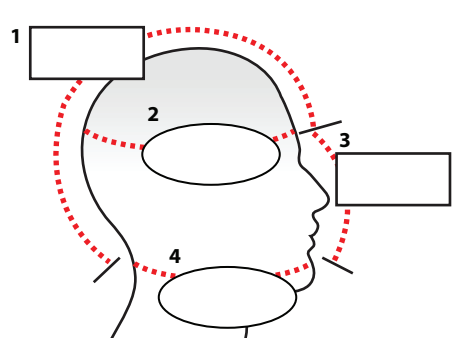

WETSUIT MEASUREMENTS

All measurements are in centimeters

CUSTOMER'S DETAILS:

Name:
 Address:
 City: Tel:

WETSUIT'S DETAILS:

Jacket: neopren: mm:

Trousers: neopren: mm:

Shoulders..... normal up down

Chin..... normal up down

Fishing type..... ambush search both

WETSUIT'S EXTRAS:

- Chest pad (always inside).....
- Chest pad outside..... 15€
- Tailored order..... 40€
- Camouflage paint Normal Seperate..... 30€
- Camouflage paint Normal Full..... 30€
- Camouflage paint Santo Normal..... 40€
- Camouflage paint Santo Full..... 45€
- Kneepad protection set..... 20€
- Elbowpad protection set..... 20€
- Urination neopren system..... 30€
- Pee-valve system..... 0€
- Weight back pocket 2-3 kg..... 30€
- Extra logos..... 15€/pic.

REMARKS:

Main price	€
Discount	€
FINAL PRICE	€
Advance	€
REST	€

STANDART WETSUIT SIZES			
Weight	Height	No	Jacket
έως 68kg	165 - 170cm	1	64cm
69 - 78kg	168 - 175cm	2	65,5cm
79 - 88kg	170 - 180cm	3	68cm
89 - 98kg	175 - 185cm	4	70cm
+ 100kg	180 - 195cm	5	72cm