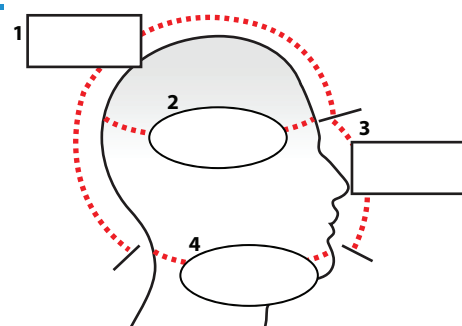

REMARKS:

Main price	€
Discount	€
FINAL PRICE	€
Advance	€
REST	€

STANDART WETSUIT SIZES			
Weight	Height	No	Jacket
έως 68kg	165 - 170cm	1	64cm
69 - 78kg	168 - 175cm	2	65,5cm
79 - 88kg	170 - 180cm	3	68cm
89 - 98kg	175 - 185cm	4	70cm
+ 100kg	180 - 195cm	5	72cm

.....
 ROUND MEASUREMENTS
———
 LINE MEASUREMENTS

WETSUIT MEASUREMENTS

FOR WOMEN All measurements are in centimeters

CUSTOMER'S DETAILS:

Name:

Address:

City: Tel:

WETSUIT'S DETAILS: